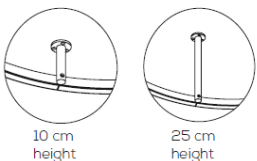

PL UL 1: kg 5 m3 0.280
 PL UL 2: kg 5.4 m3 0.280

Product code composition

U-LIGHT / h10 cm or h25 cm recessed ceiling lamp / DRIVER NOT INCLUDED

Type	Article	Colours	Version	Source
PL	UL 1 160 LED (h10 cm)	AN anthracite grey	IN recessed canopy	LED 102W - diffused beam 3000K*, 2700K 24VDC
	UL 2 160 LED (h25 cm)	RU rust brown		other CCT options available upon request

rosone incasso / recessed canopy

CE III IP20 CRI90 ~8575 lm* 84 lm/W* 24Vdc

foro - hole Ø 4,5 cm / profondità min - min depth 10 cm

Installazione come plafoniera (downlight o uplight) oppure applique (con illuminazione verso la superficie di installazione).
 Application: both as ceiling (downlight or uplight mounting) or wall lamp (only wallward light).