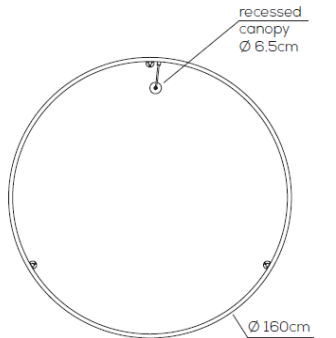

Typology: WALL, CEILING LAMP

Ratings

- Built in **LED** module
- CCT 3000 K or 2700K
- Wallward light (wall), downlight or uplight (ceiling)
- Surface installation over holes (legs) and in Ceiling cut-out (recessed canopy)
- Supply voltage 24VDC
- Switch mode: on-off
- Painted aluminium profile 23 x 23 mm
- Opalescent diffuser

PL UL 1: kg 5 m3 0.280
 PL UL 2: kg 5.4 m3 0.280

Product code composition

U-LIGHT / h10 cm or h25 cm recessed ceiling lamp / DRIVER NOT INCLUDED

Type	Article	Colours	Version	Source
PL	UL 1 160 LED (h10 cm)	AN anthracite grey	IN recessed canopy	LED 102W - diffused beam 3000K*, 2700K 24VDC
	UL 2 160 LED (h25 cm)	RU rust brown		other CCT options available upon request

rosone incasso / recessed canopy

CE III IP20 CRI90 ~8575 lm* 84 lm/W* 24Vdc

foro - hole Ø 4,5 cm / profondità min - min depth 10 cm

Installazione come plafoniera (downlight o uplight) oppure applique (con illuminazione verso la superficie di installazione).
 Application: both as ceiling (downlight or uplight mounting) or wall lamp (only wallward light).