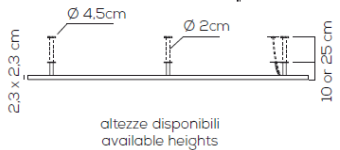

Typology: WALL, CEILING LAMP

Ratings

- Built in **LED** module
- CCT 3000 K or 2700K
- Wallward light (wall), downlight or uplight (ceiling)
- Surface installation over holes (legs) and in Ceiling cut-out (recessed canopy)
- Supply voltage 24VDC
- Switch mode: on-off
- Painted aluminium profile 23 x 23 mm
- Opalescent diffuser

PL UL 1: kg 5 m3 0.280
 PL UL 2: kg 5.4 m3 0.280

Product code composition

U-LIGHT / h10 cm or h25 cm recessed ceiling lamp / DRIVER NOT INCLUDED

Type	Article	Colours	Version	Source
PL	UL 1 160 LED (h10 cm)	AN anthracite grey	IN recessed canopy	LED 102W - diffused beam 3000K*, 2700K 24VDC
	UL 2 160 LED (h25 cm)	RU rust brown		other CCT options available upon request

rosone incasso / recessed canopy

CE III IP20 CRI90 ~8575 lm* 84 lm/W* 24Vdc

foro - hole Ø 4,5 cm / profondità min - min depth 10 cm

Installazione come plafoniera (downlight o uplight) oppure applique (con illuminazione verso la superficie di installazione).
 Application: both as ceiling (downlight or uplight mounting) or wall lamp (only wallward light).