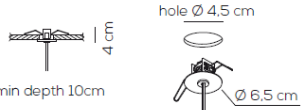

Typology: WALL, CEILING LAMP

Ratings

- Built in **LED** module
- CCT 3000 K or 2700K
- Wallward light (wall), downlight or uplight (ceiling)
- Surface installation over holes (legs) and in Ceiling cut-out (recessed canopy)
- Supply voltage 24VDC
- Switch mode: on-off
- Painted aluminium profile 23 x 23 mm
- Opalescent diffuser

PL UL 1: kg 5 m3 0.280
 PL UL 2: kg 5.4 m3 0.280

Product code composition

U-LIGHT / h10 cm or h25 cm recessed ceiling lamp / DRIVER NOT INCLUDED

Type	Article	Colours	Version	Source
PL	UL 1 160 LED (h10 cm)	AN anthracite grey	IN recessed canopy	LED 102W - diffused beam 3000K*, 2700K 24VDC
	UL 2 160 LED (h25 cm)	RU rust brown		other CCT options available upon request

rosone incasso / recessed canopy

CE III IP20 CRI90 ~8575 lm* 84 lm/W* 24Vdc

foro - hole Ø 4,5 cm / profondità min - min depth 10 cm

Installazione come plafoniera (downlight o uplight) oppure applique (con illuminazione verso la superficie di installazione).
 Application: both as ceiling (downlight or uplight mounting) or wall lamp (only wallward light).